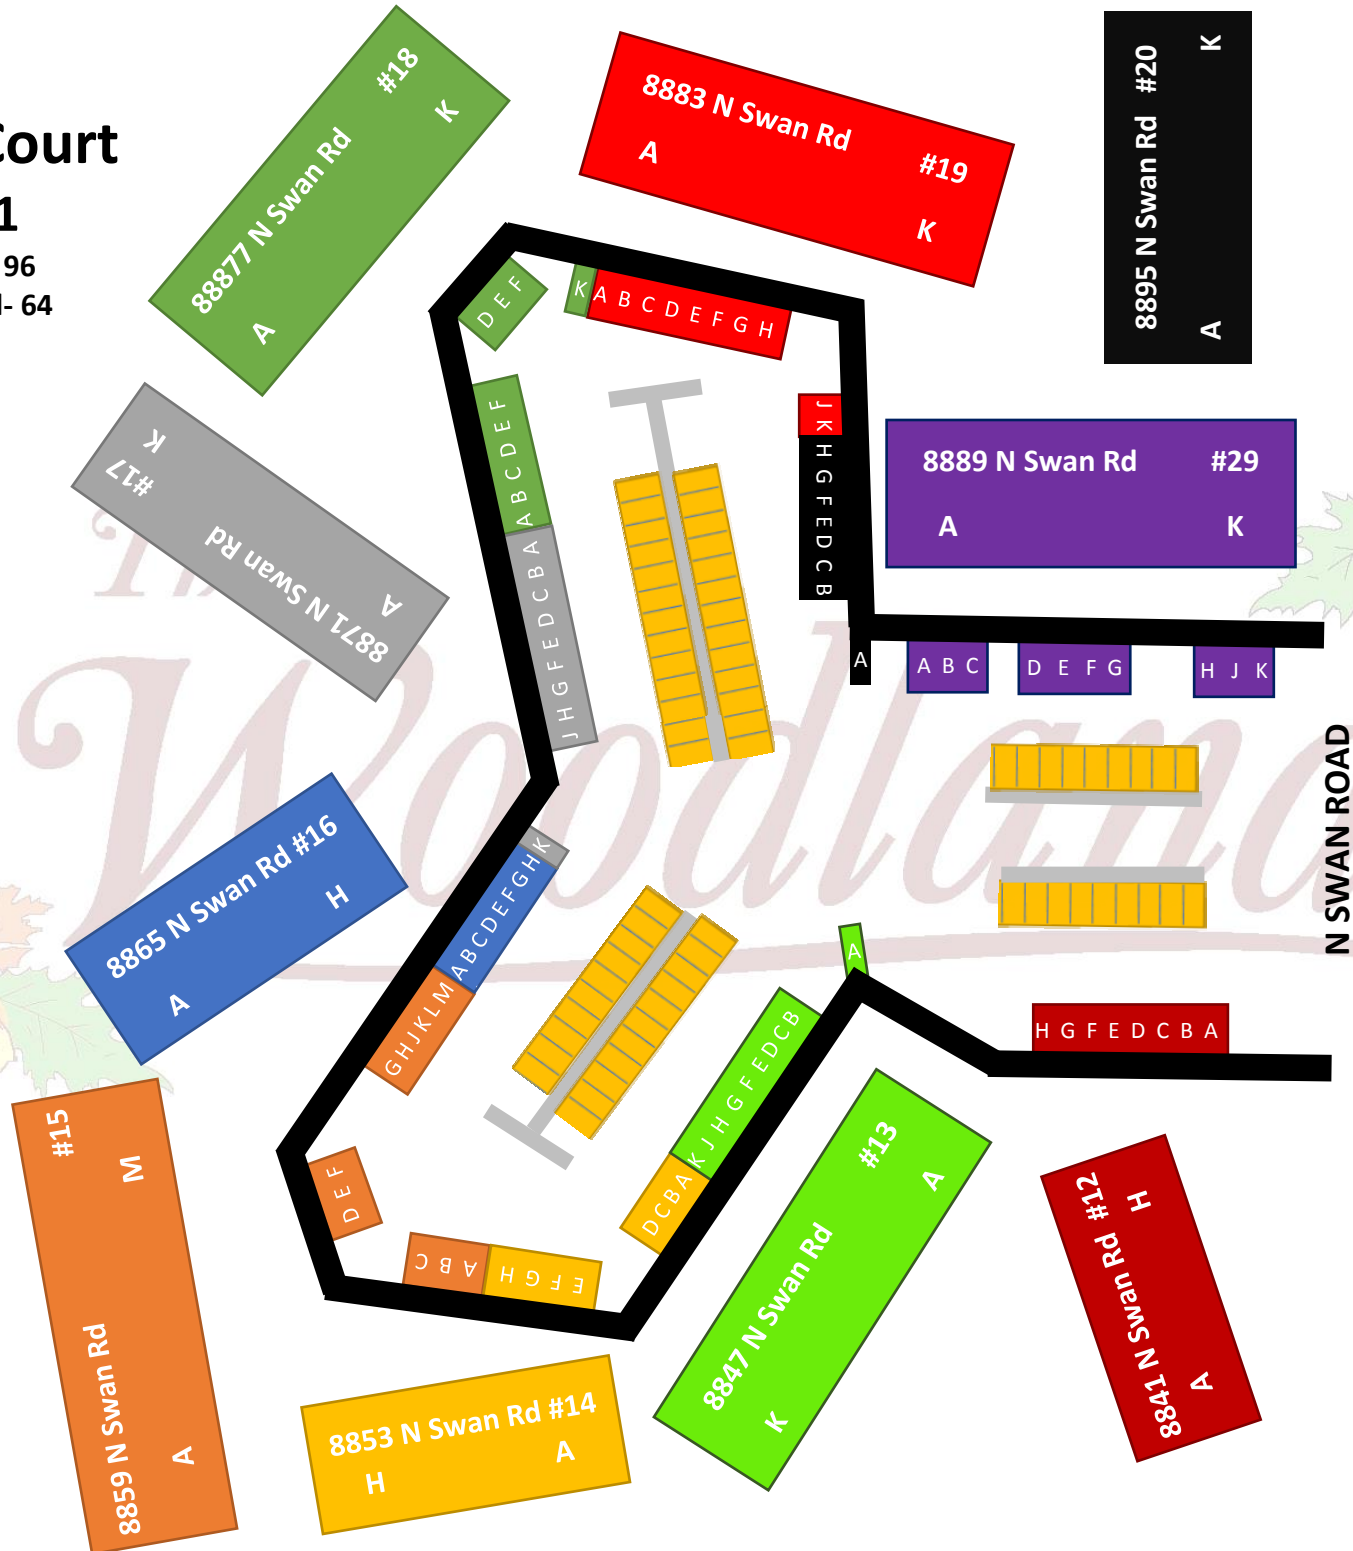

# *Parking Lot Maps*

*The*

*Woodlands*

## Lot #1

Assigned- 96  
Unassigned- 64

## Lot #5

Assigned- 50

Unassigned- 34

## Lot #6

Assigned- 50

Unassigned- 34

N 95<sup>th</sup> STREET